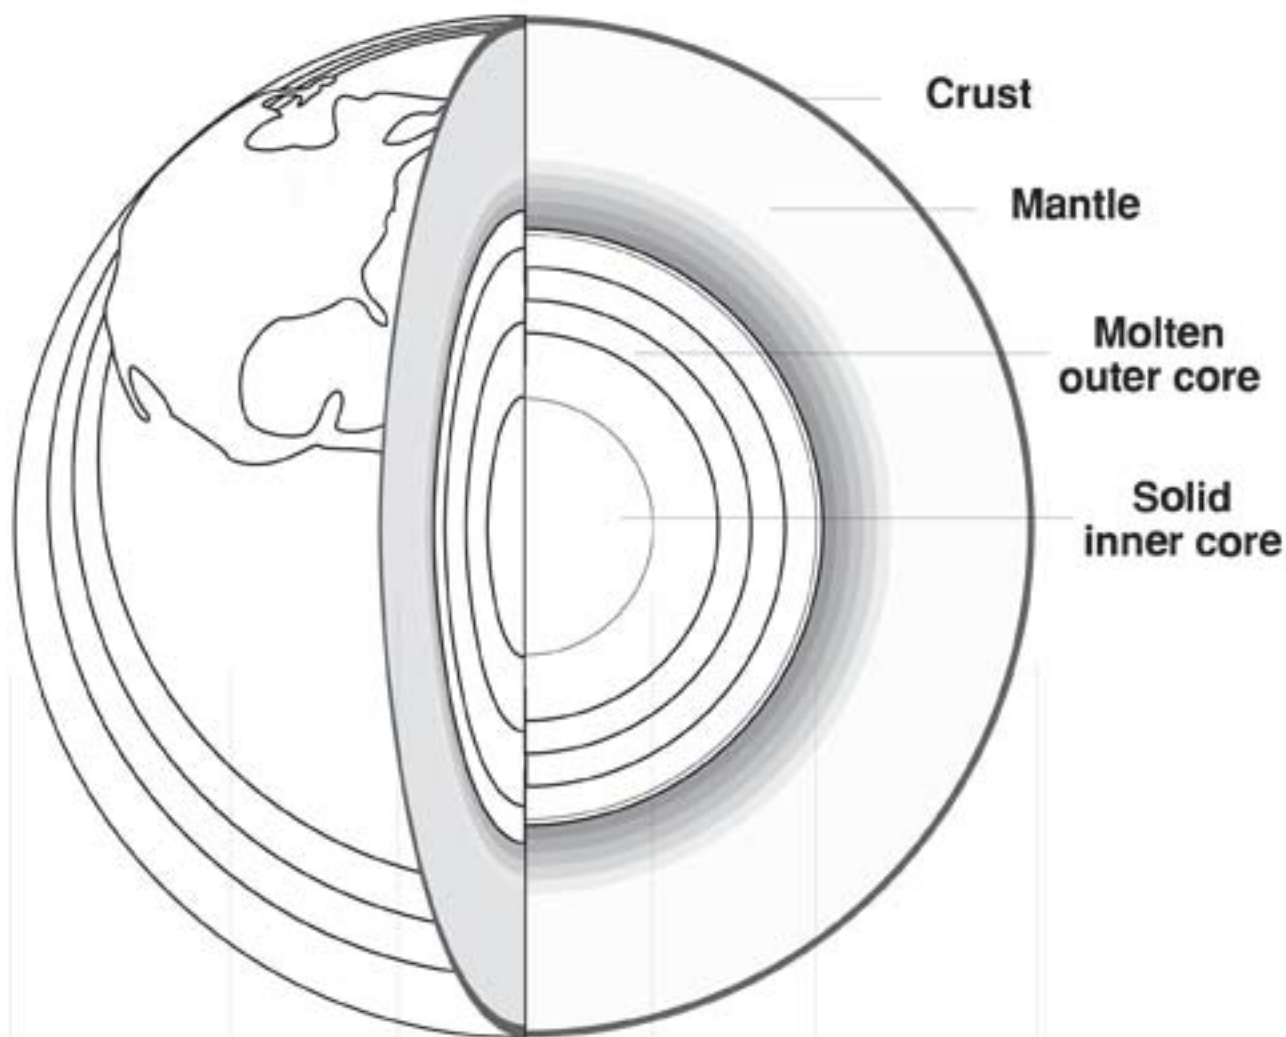

SciWorks™

The Science Center and Environmental Park of Forsyth County

SciWorks™

www.sciworks.org

(336) 767-6730

400 W. Hanes Mill Road
Winston-Salem, NC 27105

Cross section of the Earth

SciWorks™