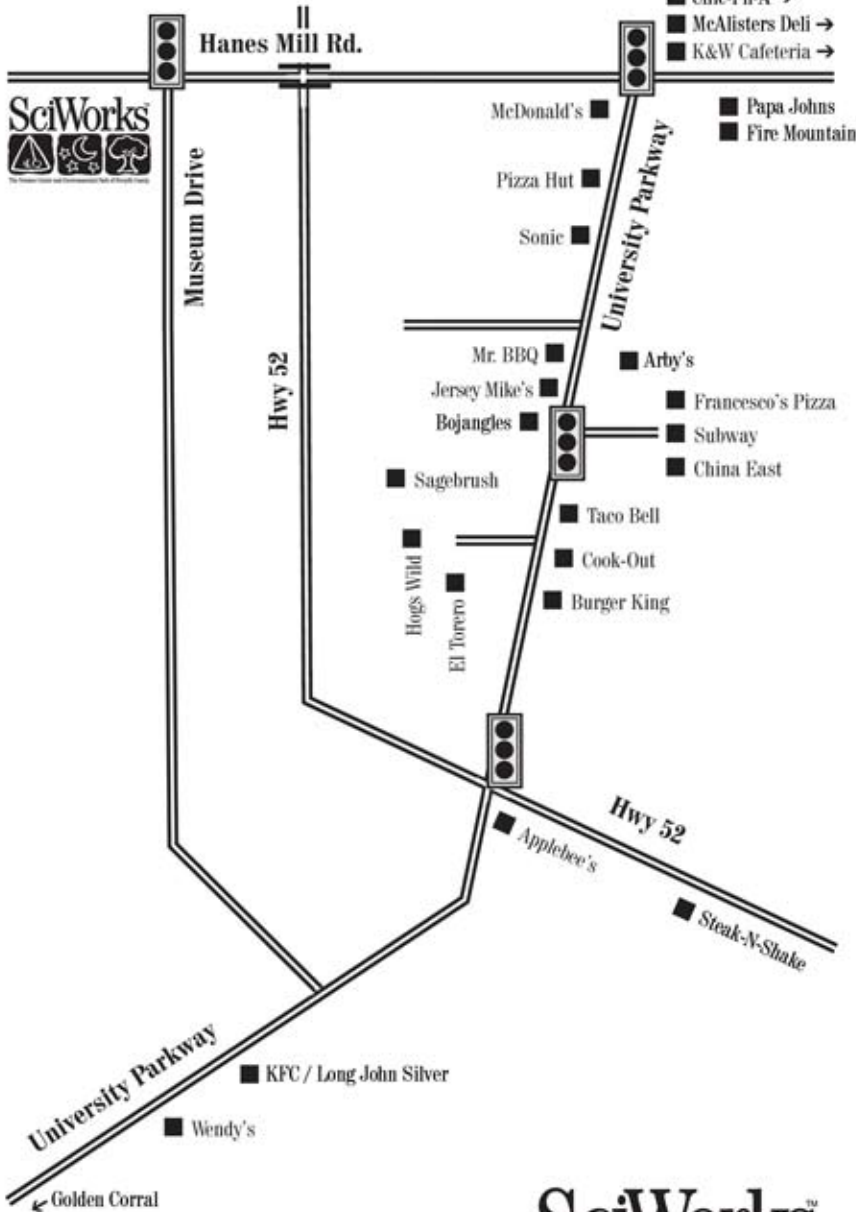

Lunch Locations

- Applebee's 767-1442
- Arby's 377-2280
- Bojangles 377-9908
- Burger King 377-2800
- Chic-Fil-A 377-3440 (delivers)
- Chili's 377-2310
- Fire Mtn. 377-2533
- Golden Corral 767-3505
- K & W 661-0504
- KFC 767-0060
- McDonald's 377-9416
- O'Charlies 377-2350
- Papa John's 377-2999 (delivers)
- Pizza Hut 727-0494 (delivers)
- Sonic 377-9823

SciWorks™

400 W. Hanes Mill Road Winston-Salem, NC 27105
(336) 767-6730 www.sciworks.org