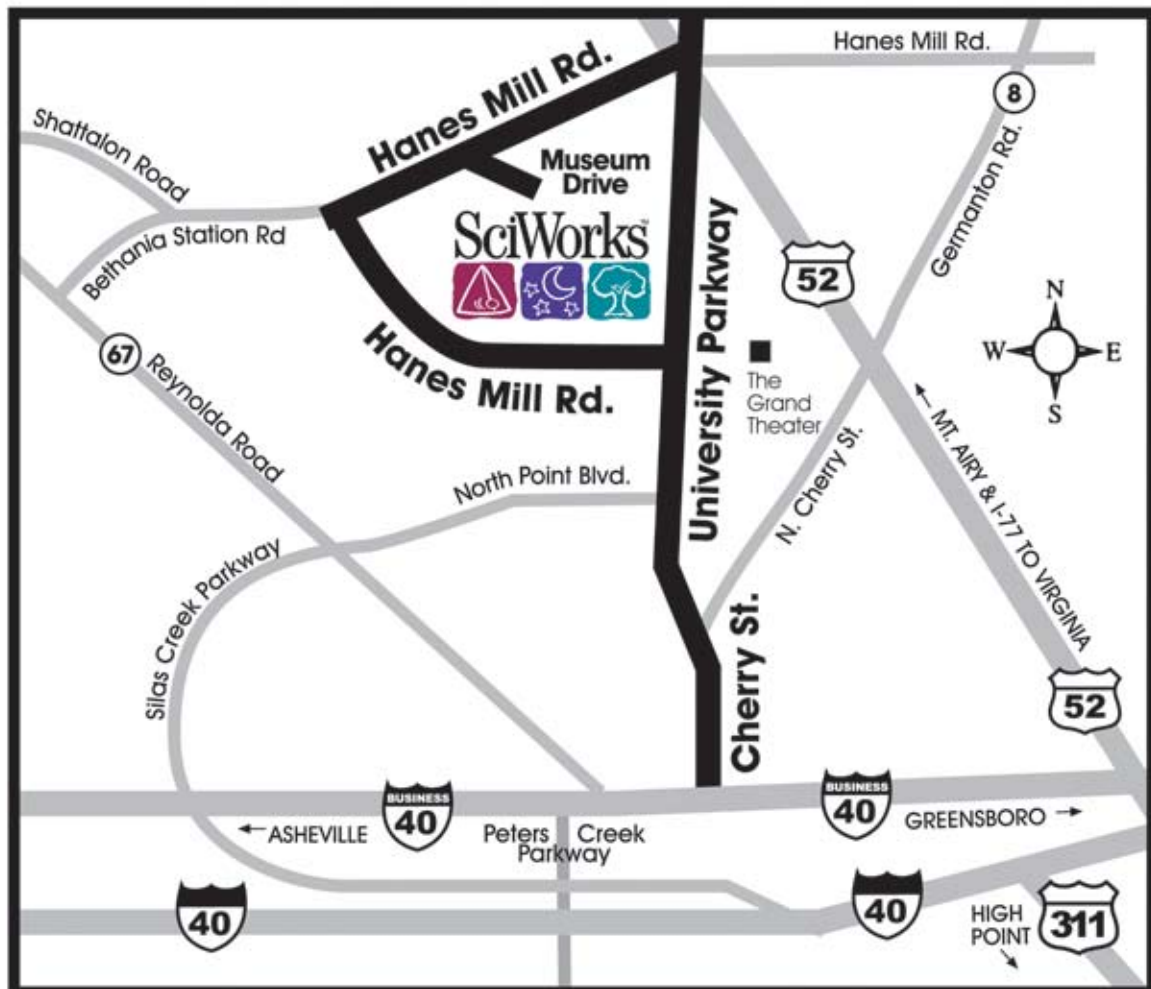

SciWorks™

The Science Center and Environmental Park of Forsyth County

400 W. Hanes Mill Road
Winston-Salem, NC 27105

(336)767-6730

info@sciworks.org

SciWorks is located in Winston-Salem just off Hwy 52, at exit 116, Hanes Mill Road.

Turn right at the top of the ramp and you will find us on the left at the first stoplight.

Hwy 52 can be accessed from I-40 and Business 40.