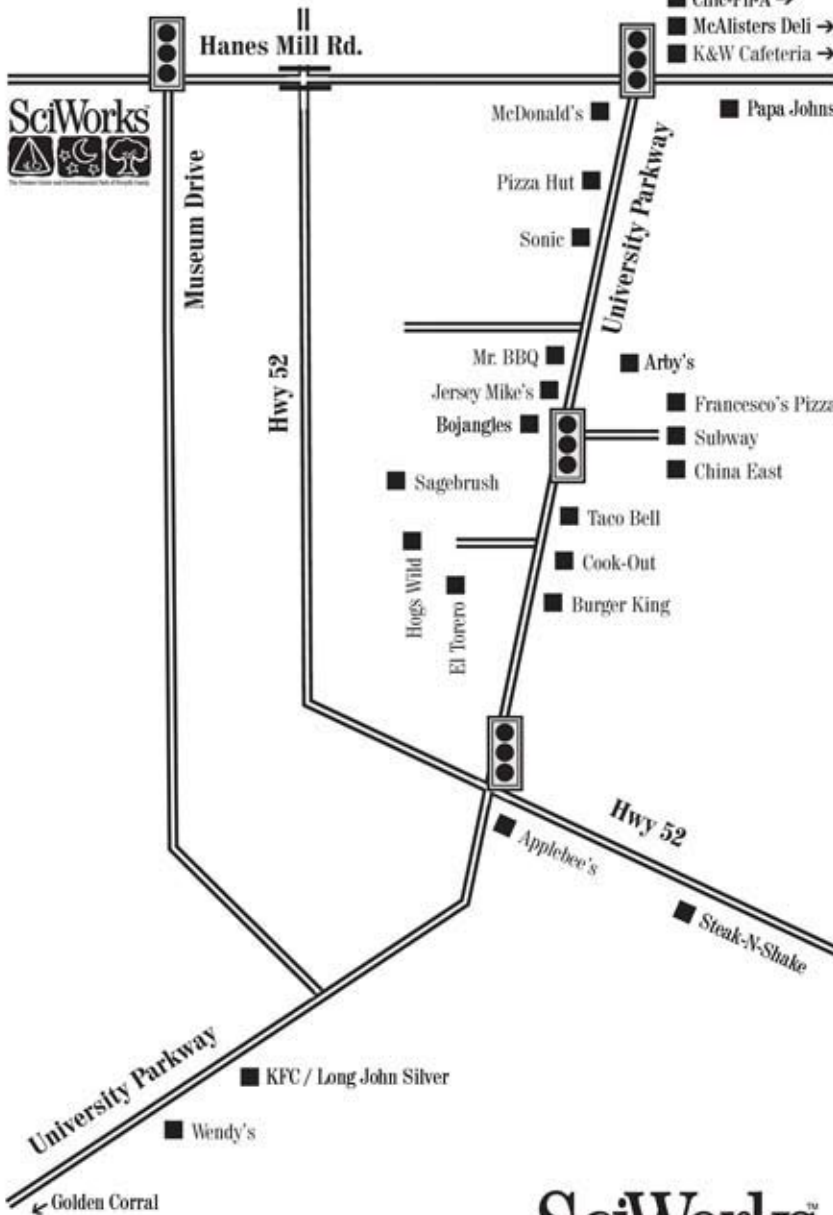

Lunch Locations

- Applebee's 767-1442
- Arby's 377-2280
- Bojangles 377-9908
- Burger King 377-2800
- Chic-Fil-A 377-3440 (delivers)
- Chili's 377-2310
- Golden Corral 767-3505
- K & W 661-0504
- KFC 767-0060
- McDonald's 377-9416
- O'Charlies 377-2350
- Papa John's 377-2999 (delivers)
- Pizza Hut 727-0494 (delivers)
- Sonic 377-9823

SciWorks™

400 W. Hanes Mill Road Winston-Salem, NC 27105
(336) 767-6730 www.sciworks.org