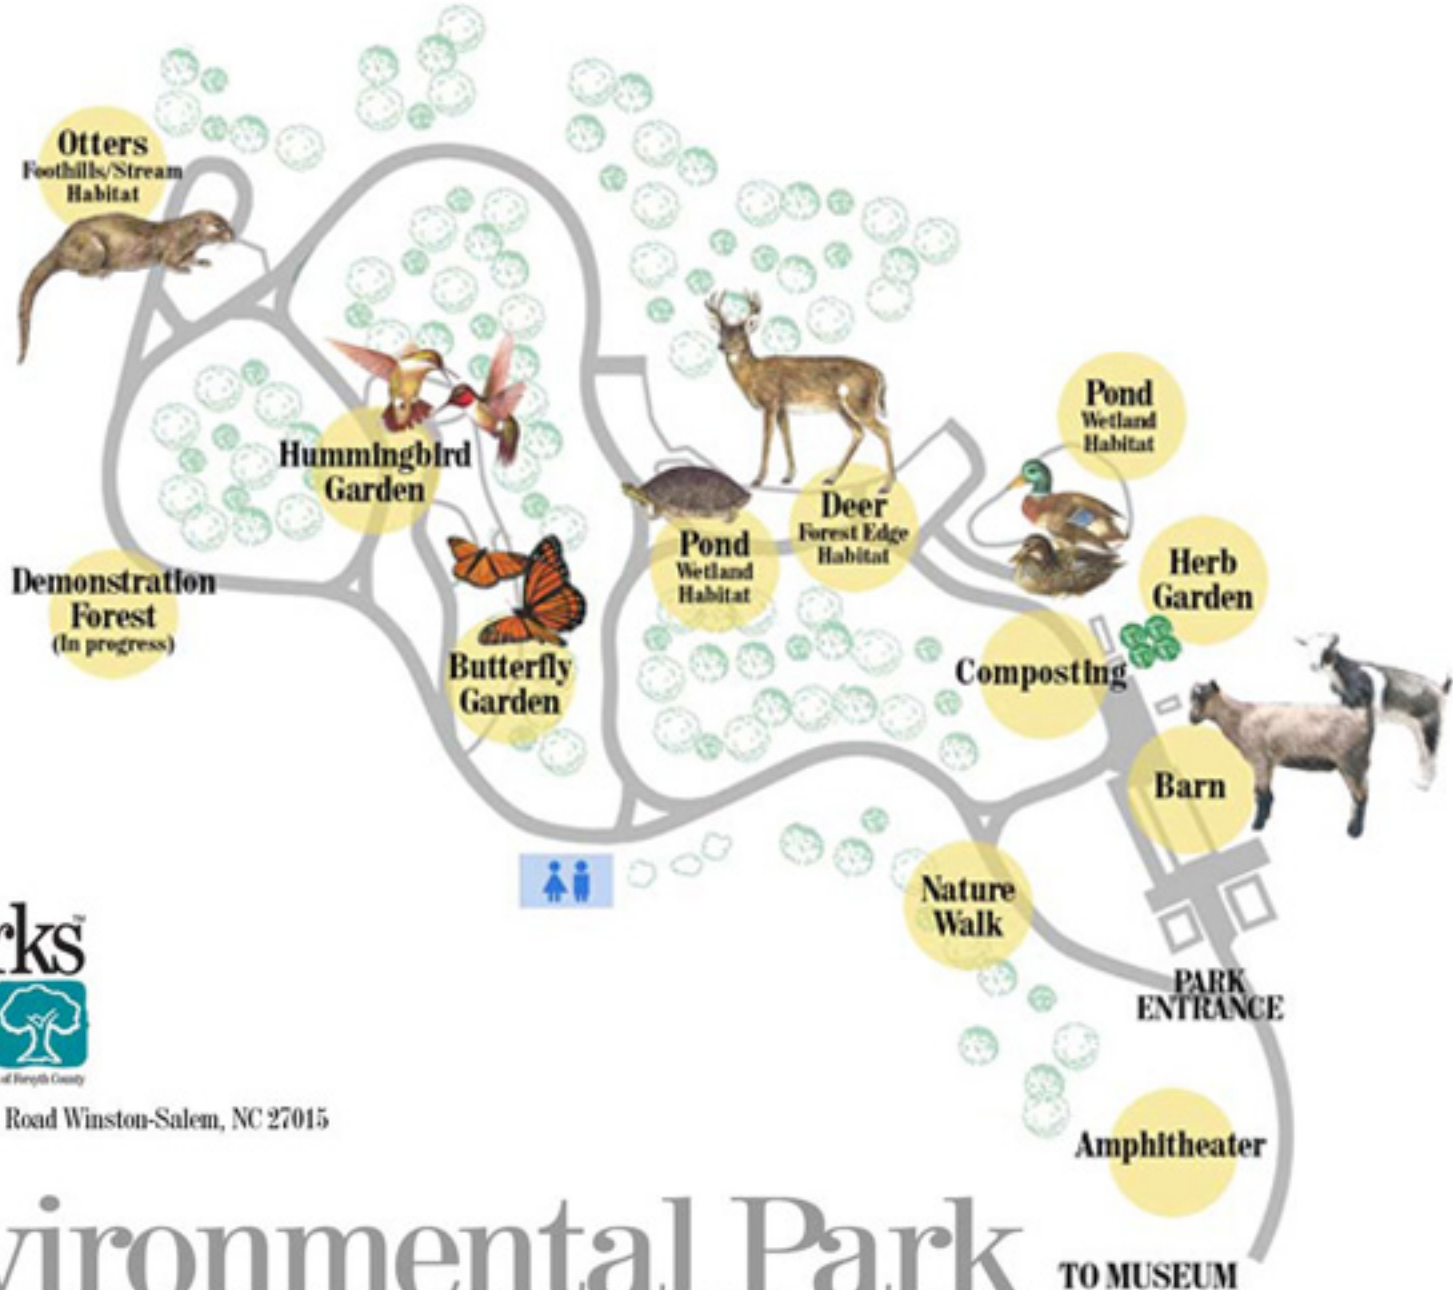

SciWorks™

400 West Hanes Mill Road Winston-Salem, NC 27015

336.767.6730

Environmental Park

TO MUSEUM