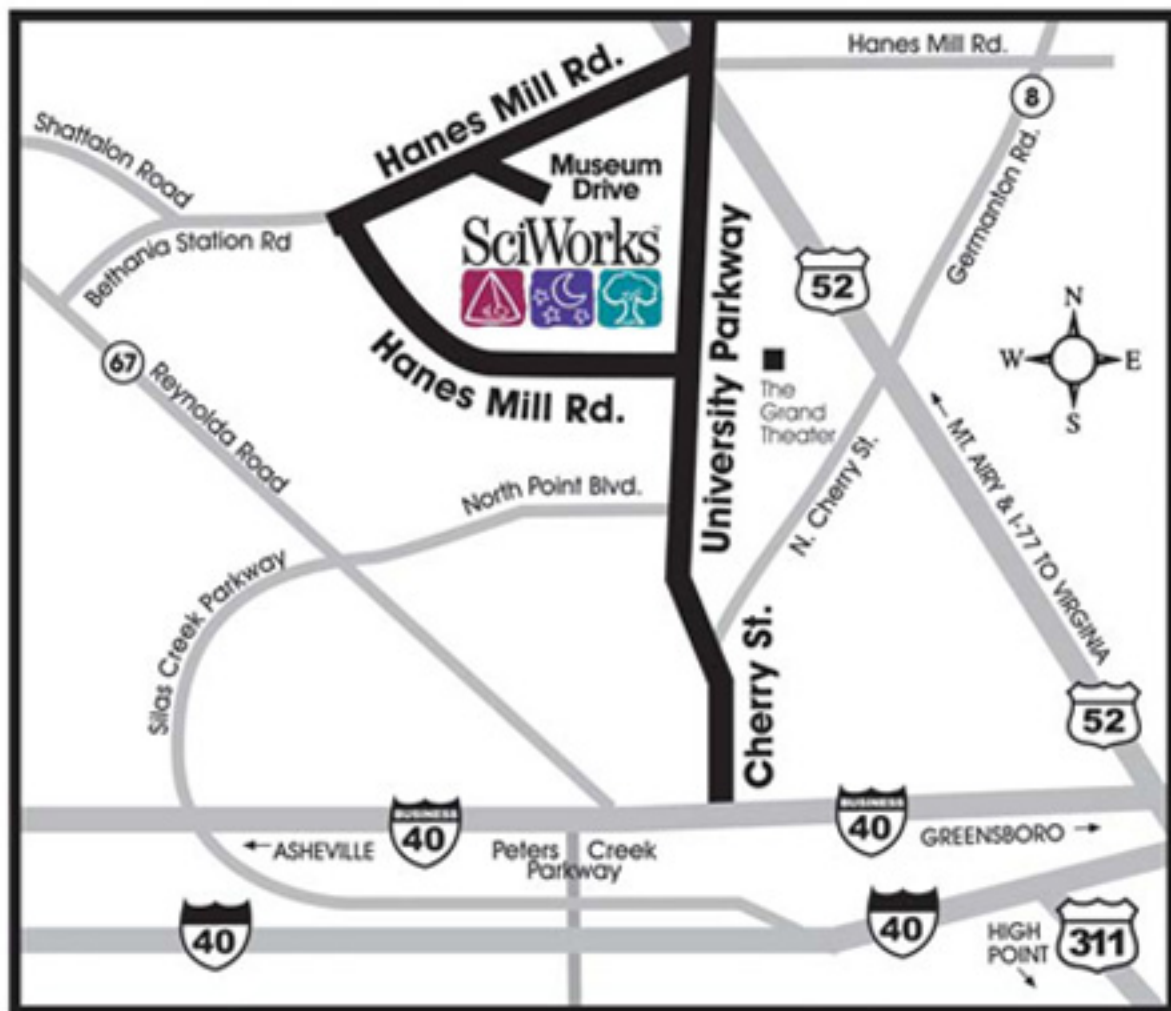

SciWorks is located in Winston-Salem just off Hwy 52, at exit 116, Hanes Mill Road. Turn right at the top of the ramp and you will find us on the left at the first stoplight. Hwy 52 can be accessed from I-40 and Business 40.

Directions

SciWorks™

400 West Hanes Mill Road Winston-Salem, NC 27015
336.767.6730