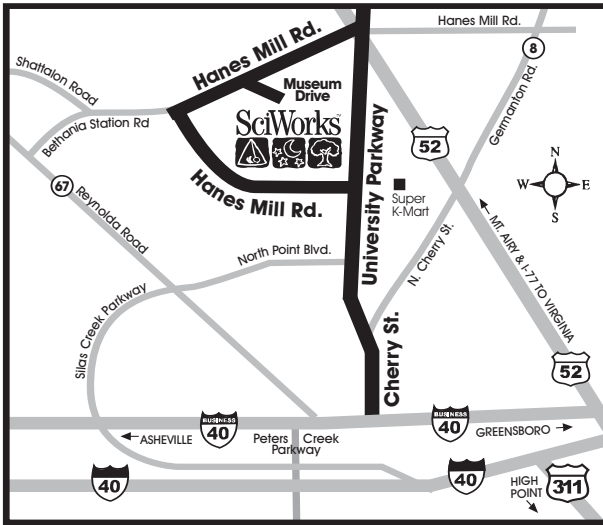

**SciWorks is easy to find - on Hanes Mill Rd
just off University Pky or HWY 52**

400 W. Hanes Mill Rd Winston-Salem, NC 27105
336.767.6730 www.sciworks.org

SciWorks is proud to have served the following: